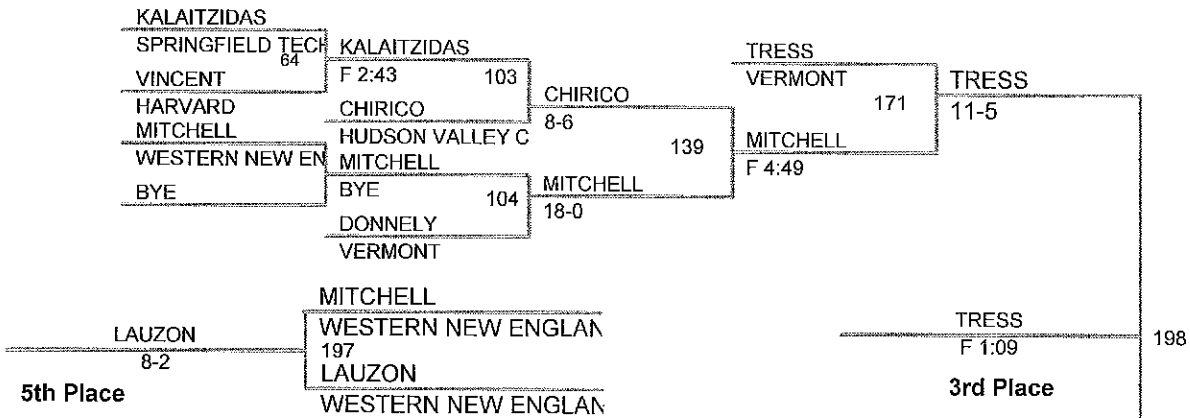

2010 GROUNDHOG
TOURNAMENT

125 Lbs

2010 GROUNDHOG
TOURNAMENT

141 Lbs

2010 GROUNDHOG
TOURNAMENT

157 Lbs

2010 GROUNDHOG
TOURNAMENT

165 Lbs

285 Lbs