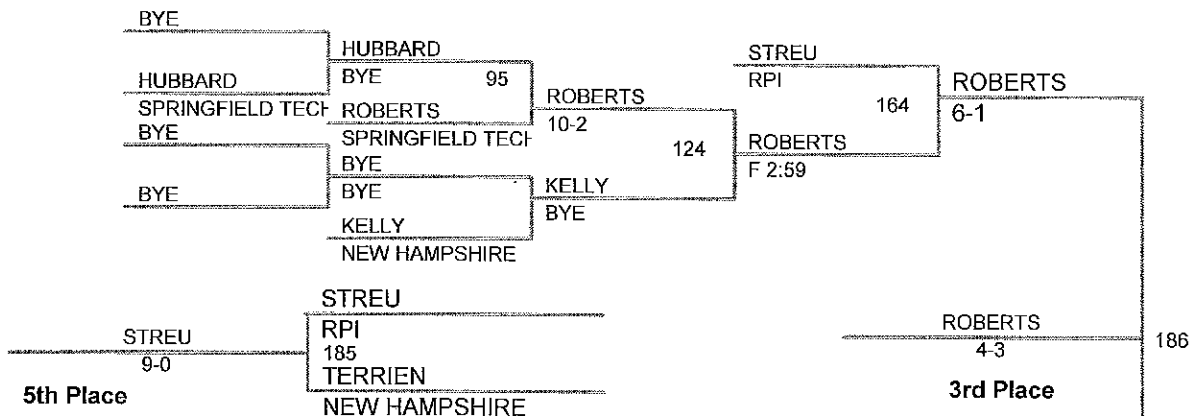

2010 GROUNDHOG
TOURNAMENT

125 Lbs

2010 GROUNDHOG
TOURNAMENT

141 Lbs

2010 GROUNDHOG
TOURNAMENT

157 Lbs

2010 GROUNDHOG
TOURNAMENT

165 Lbs

285 Lbs