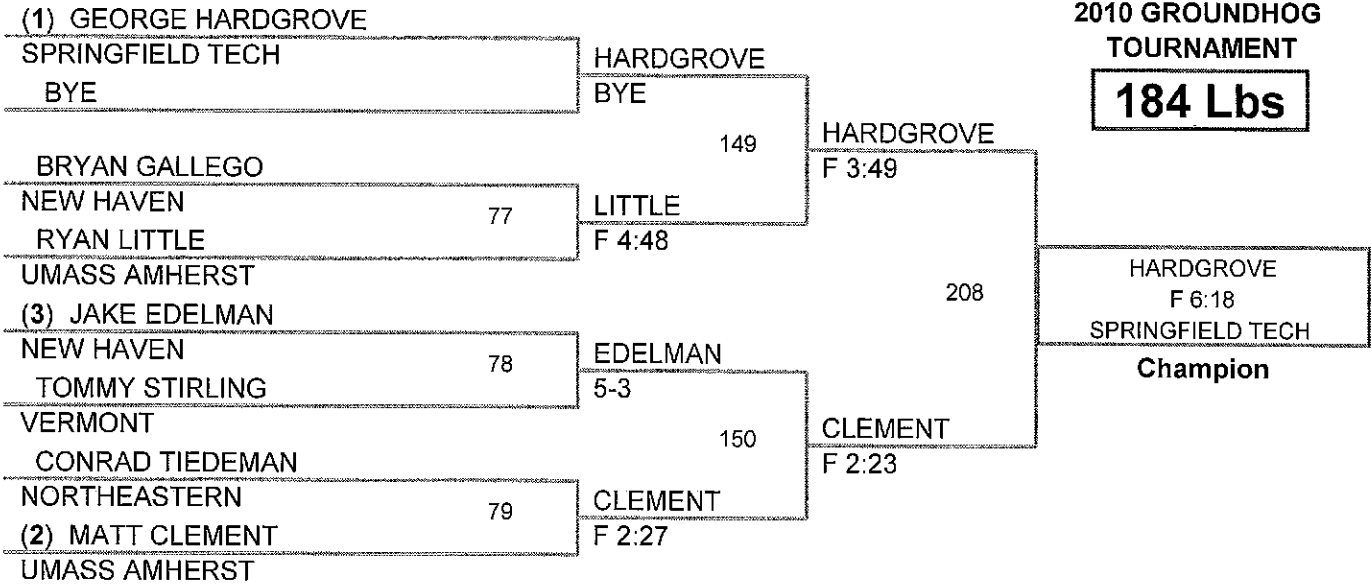

2010 GROUNDHOG
TOURNAMENT

125 Lbs

2010 GROUNDHOG
TOURNAMENT

141 Lbs

2010 GROUNDHOG
TOURNAMENT

157 Lbs

2010 GROUNDHOG
TOURNAMENT

165 Lbs

MADSON
F 0:31
MIT
Champion

2010 GROUNDHOG
TOURNAMENT

184 Lbs

2010 GROUNDHOG
TOURNAMENT

197 Lbs

2010 GROUNDHOG
TOURNAMENT

235 Lbs

2010 GROUNDHOG
TOURNAMENT

285 Lbs