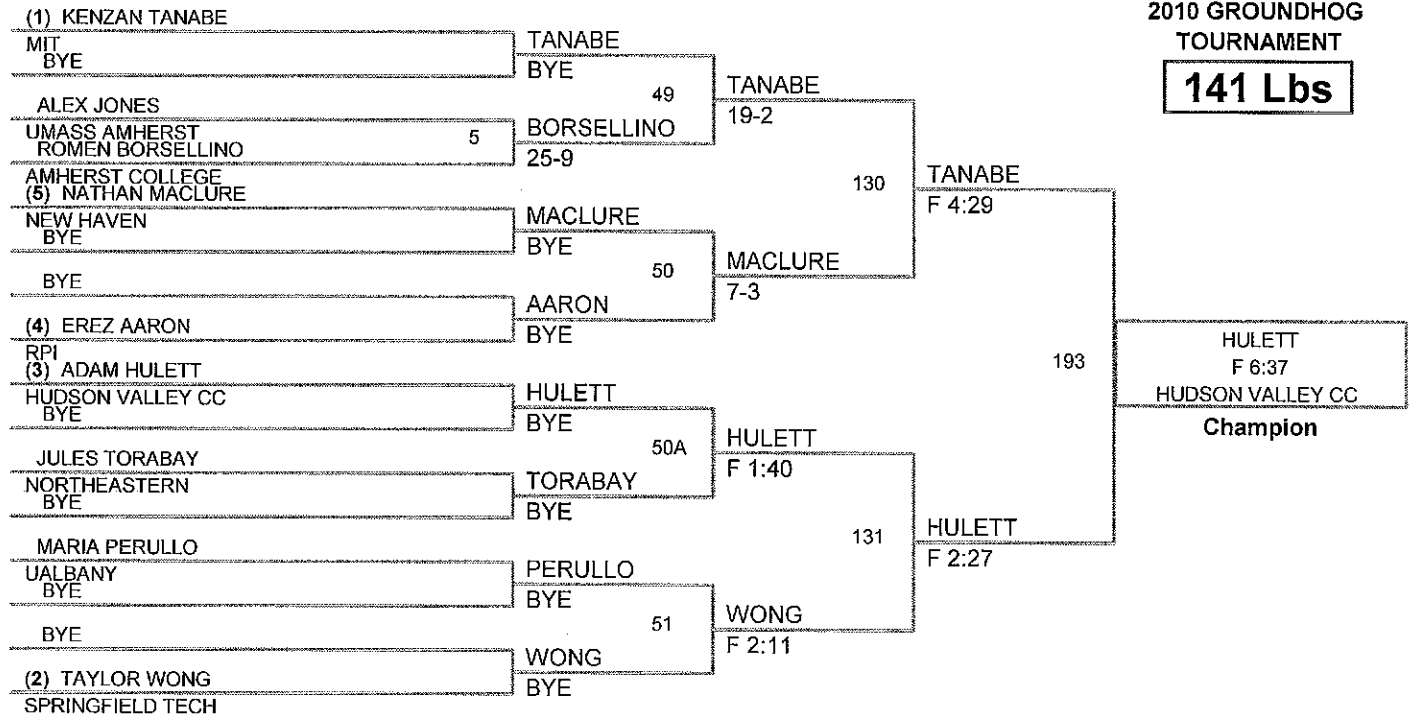

2010 GROUNDHOG
TOURNAMENT

125 Lbs

2010 GROUNDHOG
TOURNAMENT

141 Lbs

2010 GROUNDHOG
TOURNAMENT

157 Lbs

2010 GROUNDHOG
TOURNAMENT

165 Lbs

285 Lbs