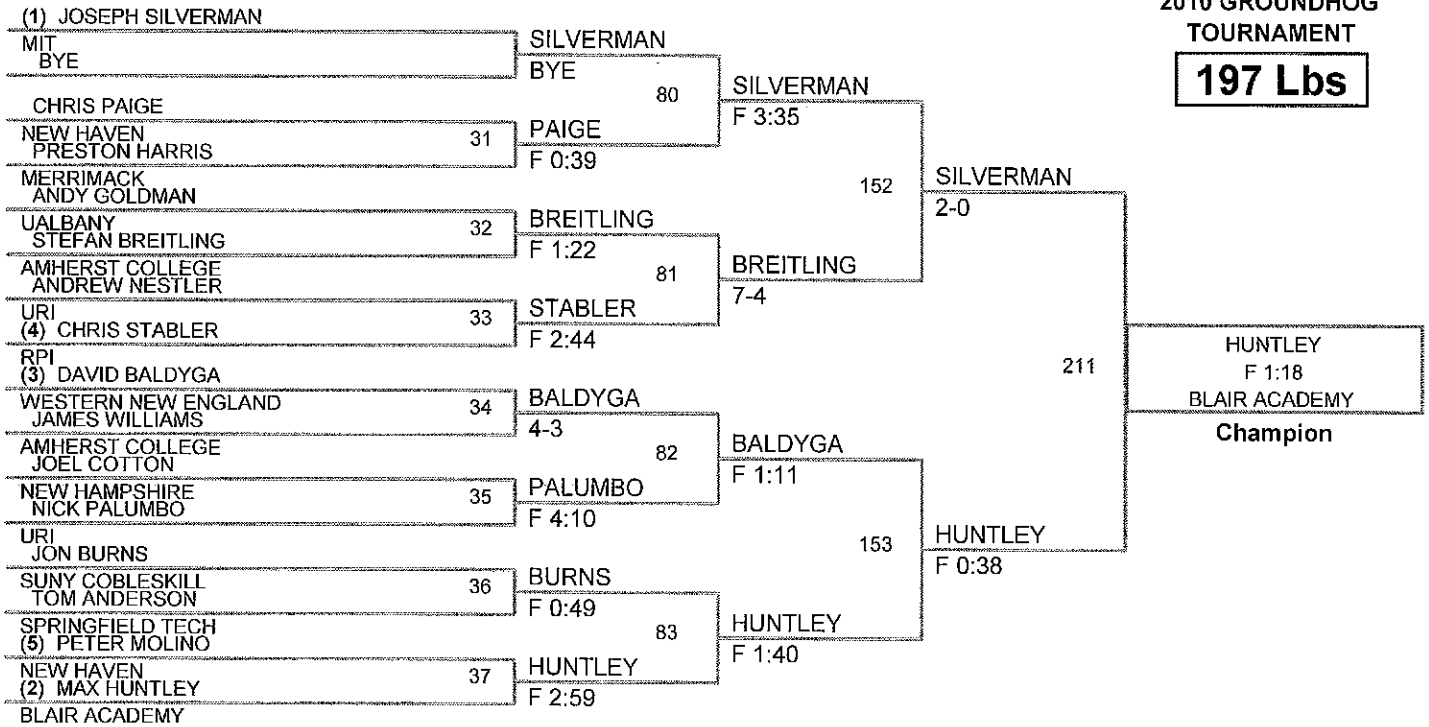

2010 GROUNDHOG
TOURNAMENT

197 Lbs