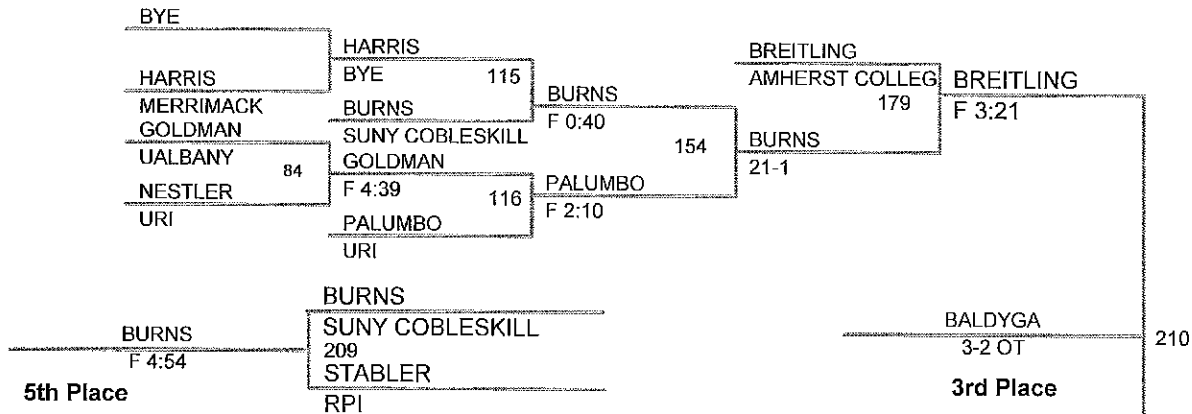

2010 GROUNDHOG
TOURNAMENT

197 Lbs