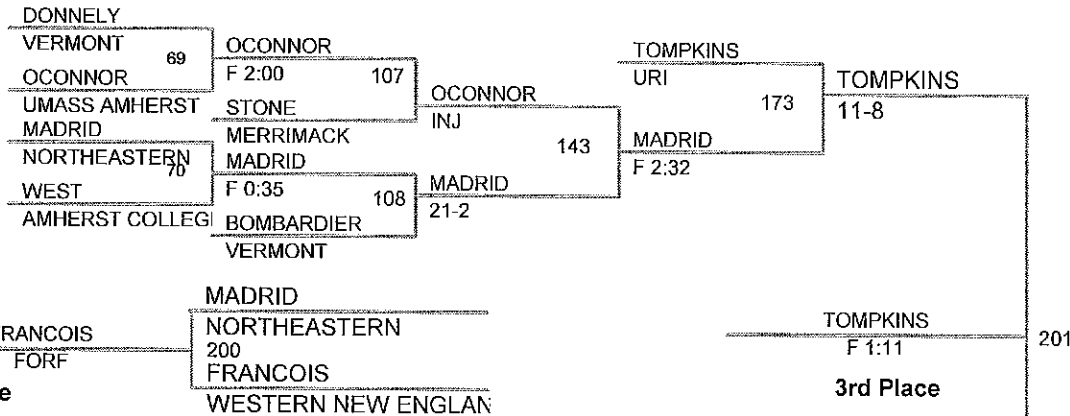

2010 GROUNDHOG
TOURNAMENT

165 Lbs

MADSON
F 0:31
MIT
Champion