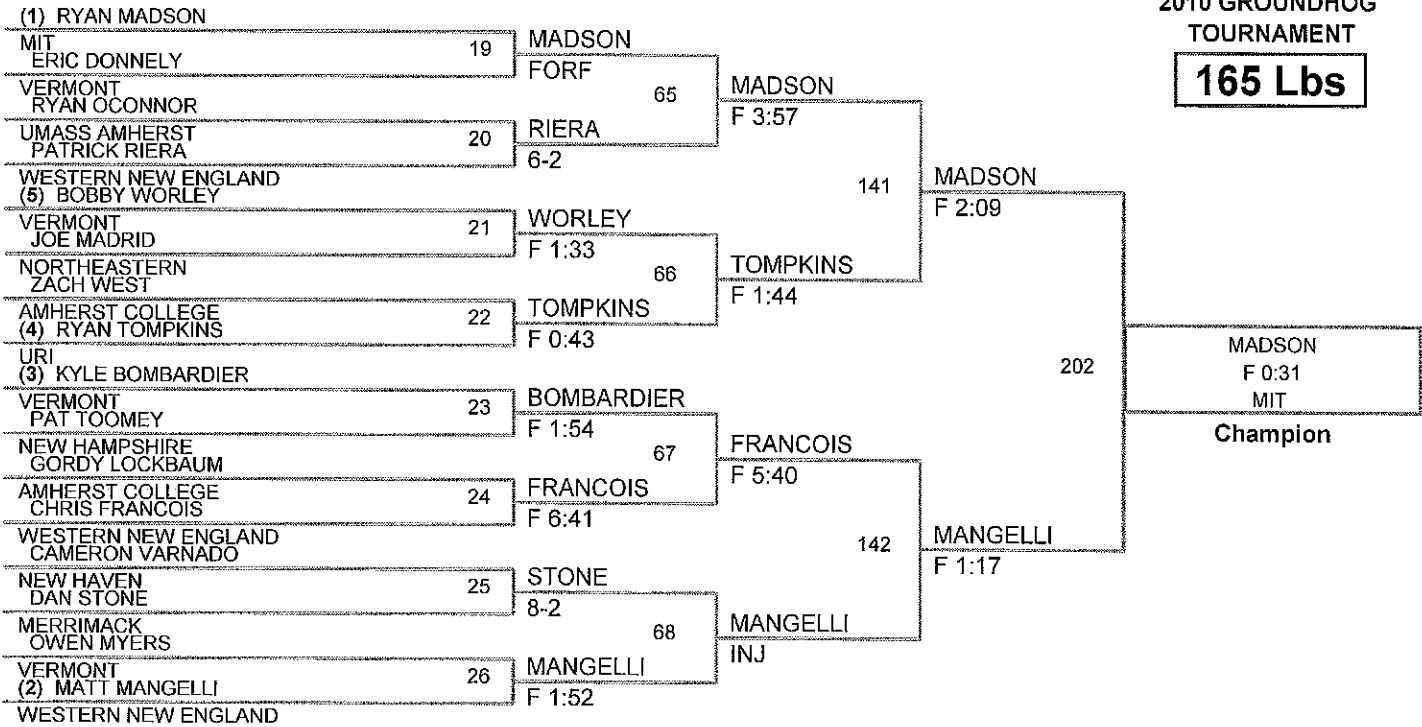

2010 GROUNDHOG
TOURNAMENT

125 Lbs

2010 GROUNDHOG
TOURNAMENT

141 Lbs

2010 GROUNDHOG
TOURNAMENT

157 Lbs

2010 GROUNDHOG
TOURNAMENT

165 Lbs

285 Lbs