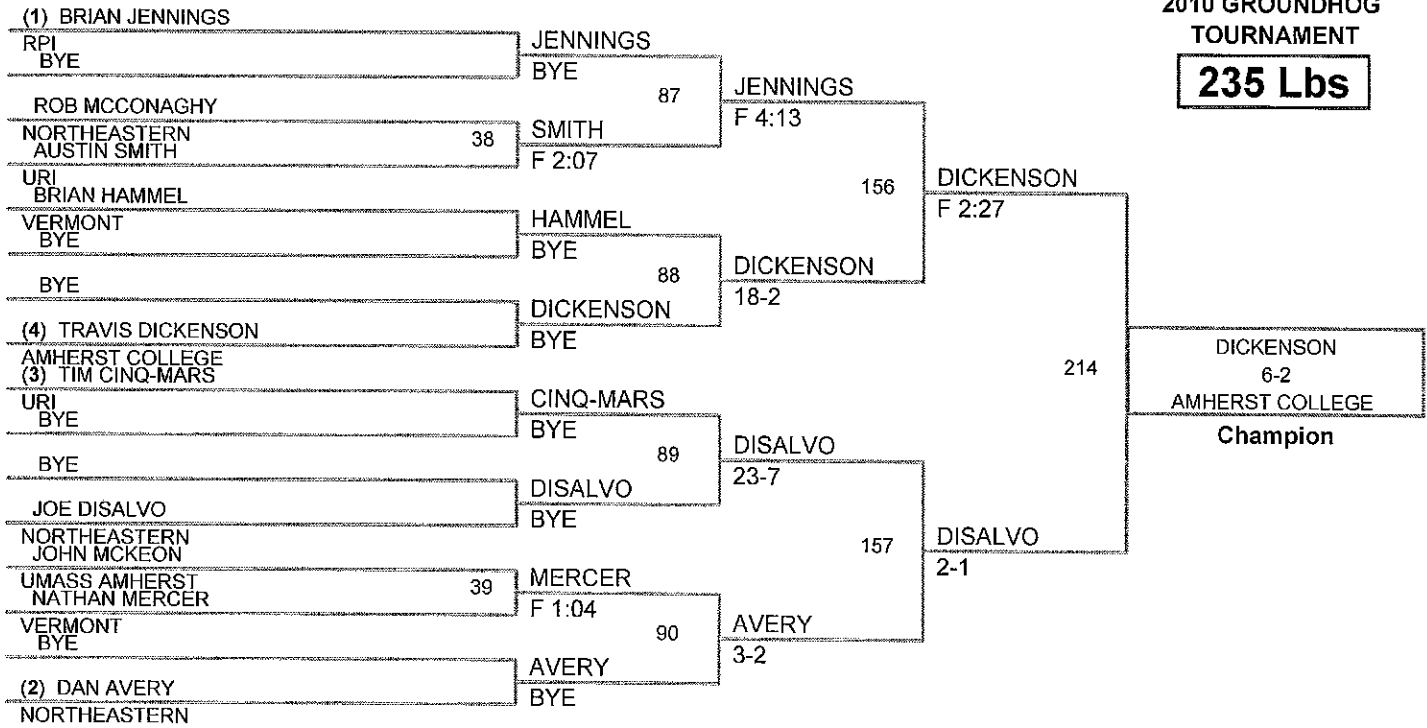

2010 GROUNDHOG
TOURNAMENT

235 Lbs