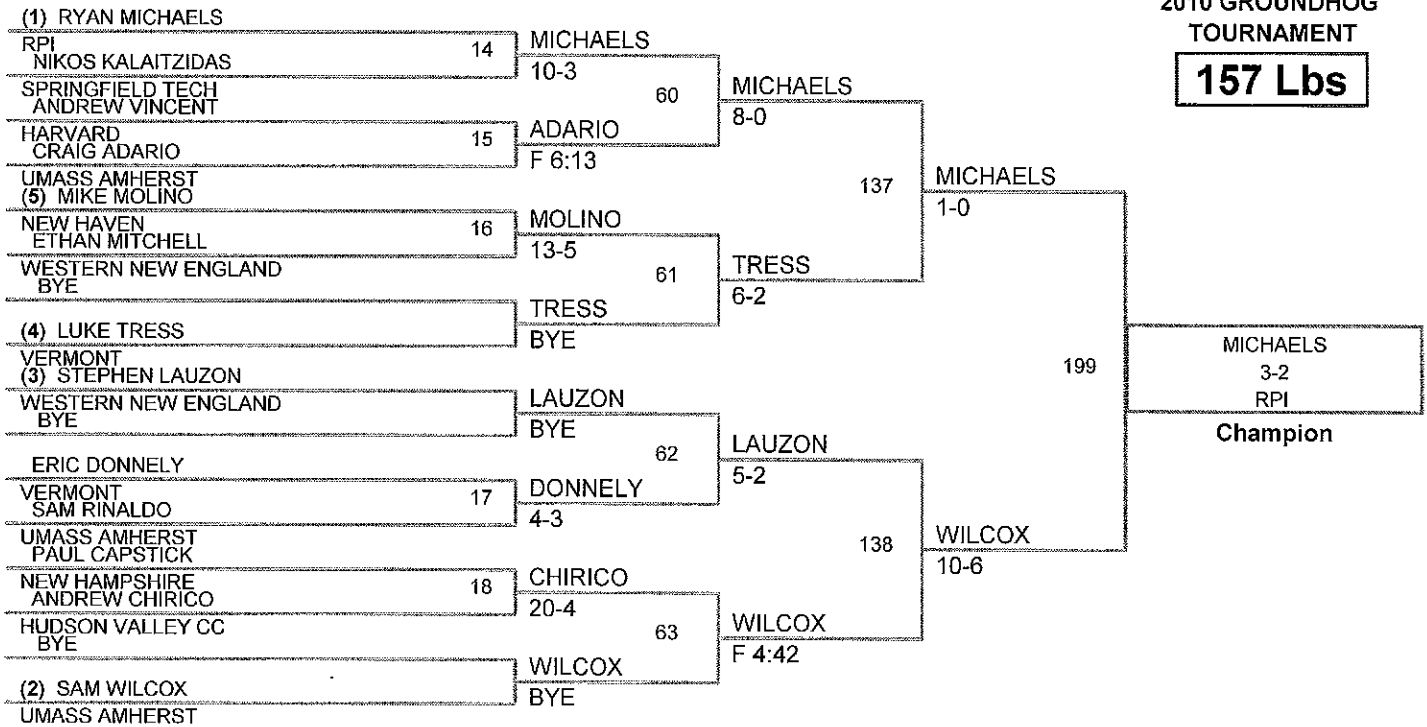

2010 GROUNDHOG
TOURNAMENT

125 Lbs

2010 GROUNDHOG
TOURNAMENT

141 Lbs

2010 GROUNDHOG
TOURNAMENT

157 Lbs

2010 GROUNDHOG
TOURNAMENT

165 Lbs

MADSON
F 0:31
MIT
Champion

2010 GROUNDHOG
TOURNAMENT

184 Lbs

2010 GROUNDHOG
TOURNAMENT

197 Lbs

2010 GROUNDHOG
TOURNAMENT

235 Lbs

2010 GROUNDHOG
TOURNAMENT

285 Lbs