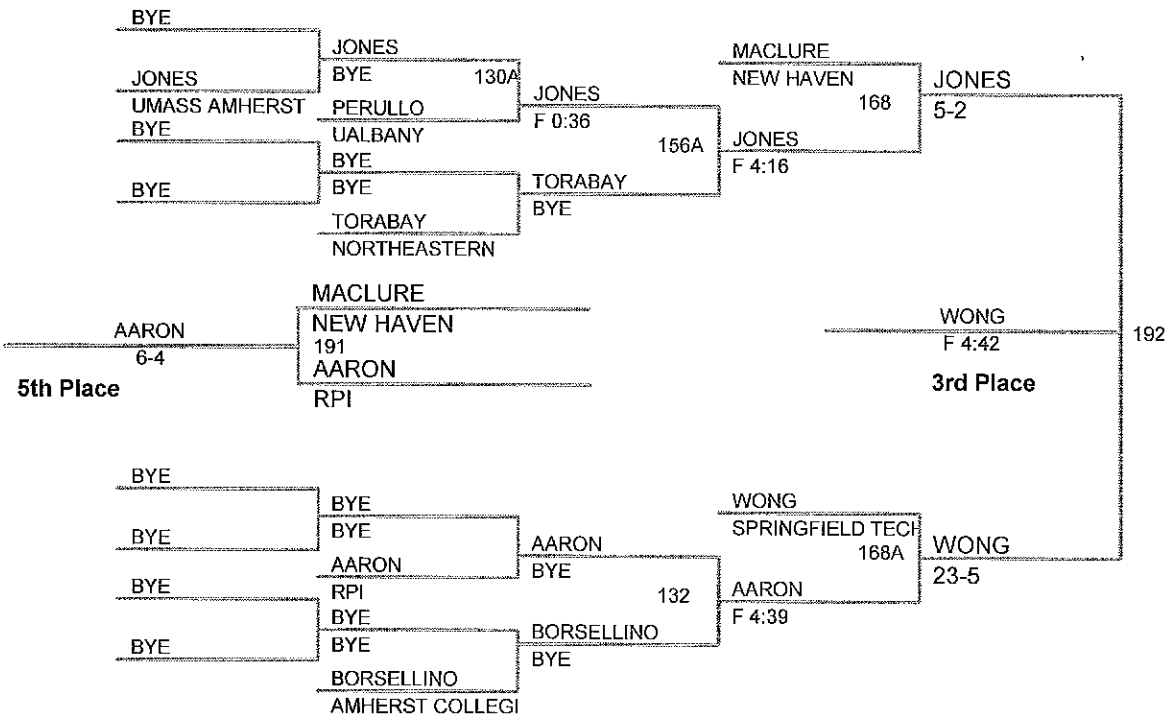

2010 GROUNDHOG
TOURNAMENT

141 Lbs